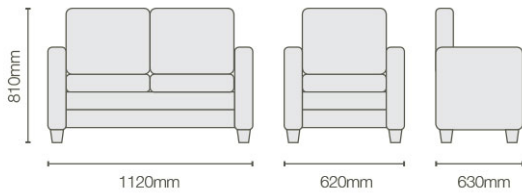

EXTENDED WARRANTY